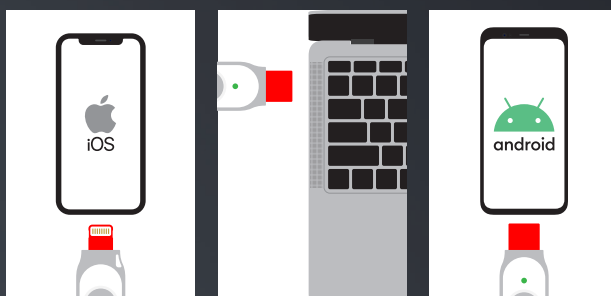

iePass FIDO is your Apple device companion developed by FEITIAN, enables user's authentication via Apple Lightning Connector to iOS devices or USB-C to Macs. It is also a multi-interface, multi-functional FIDO Certified authenticator supporting secure cross platform authentication for Android devices, PCs and laptops.

iePass FIDO makes use of high performance secure element with CC EAL6+ Certification, all credentials are stored securely inside the secure element and protected. The chip itself can protect data against certain level of physical attacks. With the deployment of FIDO standard, iePass FIDO provides user a secure authentication against phishing and MITM attacks.

Dual-Interface design

iePass FIDO Security Key is MFi certified which provides user to authentication via the lightning connection to iOS devices.

User can also achieve authentication on Android devices, PC and laptops using the embedded USB-C port.

For PCs and laptops without USB-A, users can choose to USB-C to USB-A adapter for authentication.

Multiple Security Functions

iePass FIDO Security Key supports different communication protocols such as U2F, FIDO2 / WebAuthn, OTP and CCID to provide support for different using scenario. The iePass FIDO Security Key also have PIV and OpenPGP supported to perform digital signature and mail encryption within one single security key.